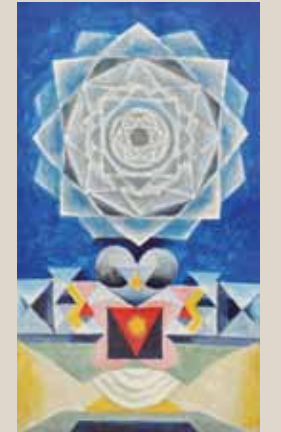

GEORGE KEYT
Ink on paper | 5" x 19"

G.R. SANTOSH
Water colour on paper | 17.5" x 10.5"